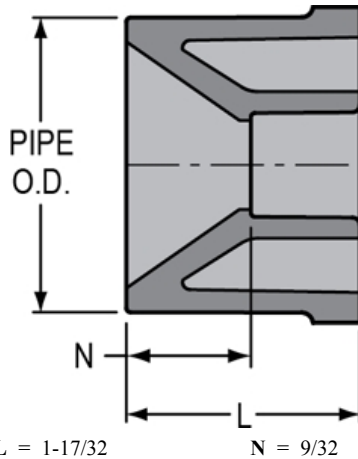

Part No: 837-212C

Schedule 80 PVC & CPVC

Bushing

Desc: 1-1/2X1-1/4 CPVC RED BUSH SPGXSOC SCH80

MSRP: 53.3

Part Code: 090

Weight(lbs): 0.068

Weight(kg): 0.031

Weight(gm): 31

Size: 1-1/2"X1-1/4"

Color: GRAY

Material: CPVC

Connection Spigot x Socket
Type Reduction

L = 1-17/32

N = 9/32

Injection Molded Dimension References:

- G** = (LAYING LENGTH) intersection of center lines to bottom of socket/thread; 90° elbows, tees, crosses; ± 1/32 inch.
- H** = Intersection of center lines to face of fitting; 90° elbows tees, crosses; ± 1/32 inch.
- J** = Intersection of center lines to bottom of socket/thread; 45° elbows; ± 1/32 inch
- L** = Overall length of fittings; ± 1/16 inch.
- M** = Outside diameter of socket/thread hub; ± 1/16 inch.
- N** = Socket bottom to socket bottom; couplings; ± 1/16 inch.
- W** = Height of cap; ± 1/16 inch

Typical Molded Dimension References

The information printed here is based on current information & product design at the time of publication and is subject to change without notification. Spears® ongoing commitment to product improvement may result in some variation. No representation, guarantees or warranties of any kind are as to its accuracy, suitability for particular application or results to be obtained therefrom. For verification of technical data or additional information, please contact Spears® Technical Service Department :: WEST COAST : (818) 364-1611 - EAST COAST : (717) 938-9006