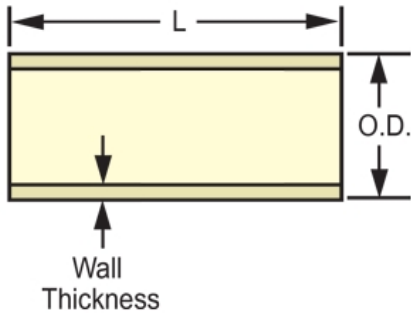

Spears® Technical Information

31-Aug-21 08:48:26 AM

Part No: CTS-010

Pipe

EverTUFF® CTS Pipe-SDR11

Desc: 1 CTS CPVC PIPE (10 FT. LENGTH)

MSRP: 5.47

Part Code: 034

Weight(lbs): 0.24

Weight(kg): 0.109

Weight(gm): 109

Size: 1"

Color: TAN

Material: CPVC

Connection 10 Foot Length

NSF® Certified Lead Free

L = 10

AVG.O.D. = 1.125
D.

Minimum = .102
m Wall

Typical Pipe Dimension Reference

The information printed here is based on current information & product design at the time of publication and is subject to change without notification. Spears® ongoing commitment to product improvement may result in some variation. No representation, guarantees or warranties of any kind are as to its accuracy, suitability for particular application or results to be obtained therefrom. For verification of technical data or additional information, please contact Spears® Technical Service Department :: WEST COAST : (818) 364-1611 - EAST COAST : (717) 938-9006