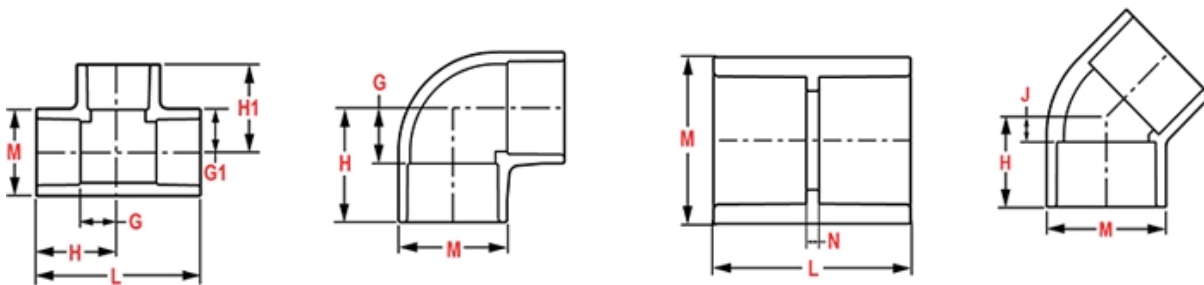

Weight(gm): 60

Size: 2"X1-1/2"

Color: WHITE

Material: PVC

Connection Spigot x Socket
Type Reduction

Injection Molded Dimension References:

- G** = (LAYING LENGTH) intersection of center lines to bottom of socket/thread; 90° elbows, tees, crosses; ± 1/32 inch.
- H** = Intersection of center lines to face of fitting; 90° elbows tees, crosses; ± 1/32 inch.
- J** = Intersection of center lines to bottom of socket/thread; 45° elbows; ± 1/32 inch
- L** = Overall length of fittings; ± 1/16 inch.
- M** = Outside diameter of socket/thread hub; ± 1/16 inch.
- N** = Socket bottom to socket bottom; couplings; ± 1/16 inch.
- W** = Height of cap; ± 1/16 inch

Typical Molded Dimension References

The information printed here is based on current information & product design at the time of publication and is subject to change without notification. Spears® ongoing commitment to product improvement may result in some variation. No representation, guarantees or warranties of any kind are as to its accuracy, suitability for particular application or results to be obtained therefrom. For verification of technical data or additional information, please contact Spears® Technical Service Department :: WEST COAST : (818) 364-1611 - EAST COAST : (717) 938-9006