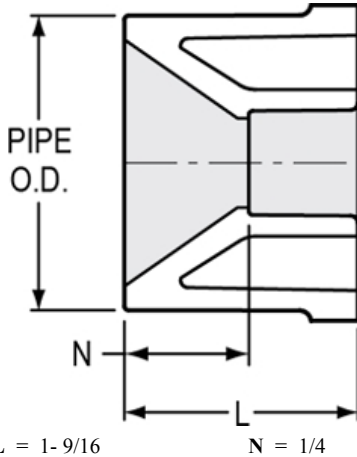

Part No: 437-251

Schedule 40 White

Bushing

Desc: 2X1-1/2 PVC RED BUSH SPIGOTXSOC SCH40

MSRP: 4.84

Part Code: 040

Weight(lbs): 0.132

Weight(kg): 0.06

Weight(gm): 60

Size: 2"X1-1/2"

Color: WHITE

Material: PVC

Connection Spigot x Socket
Type Reduction

Injection Molded Dimension References:

- G** = (LAYING LENGTH) intersection of center lines to bottom of socket/thread; 90° elbows, tees, crosses; ± 1/32 inch.
- H** = Intersection of center lines to face of fitting; 90° elbows tees, crosses; ± 1/32 inch.
- J** = Intersection of center lines to bottom of socket/thread; 45° elbows; ± 1/32 inch
- L** = Overall length of fittings; ± 1/16 inch.
- M** = Outside diameter of socket/thread hub; ± 1/16 inch.
- N** = Socket bottom to socket bottom; couplings; ± 1/16 inch.
- W** = Height of cap; ± 1/16 inch

Typical Molded Dimension References

The information printed here is based on current information & product design at the time of publication and is subject to change without notification. Spears® ongoing commitment to product improvement may result in some variation. No representation, guarantees or warranties of any kind are as to its accuracy, suitability for particular application or results to be obtained therefrom. For verification of technical data or additional information, please contact Spears® Technical Service Department :: WEST COAST : (818) 364-1611 - EAST COAST : (717) 938-9006