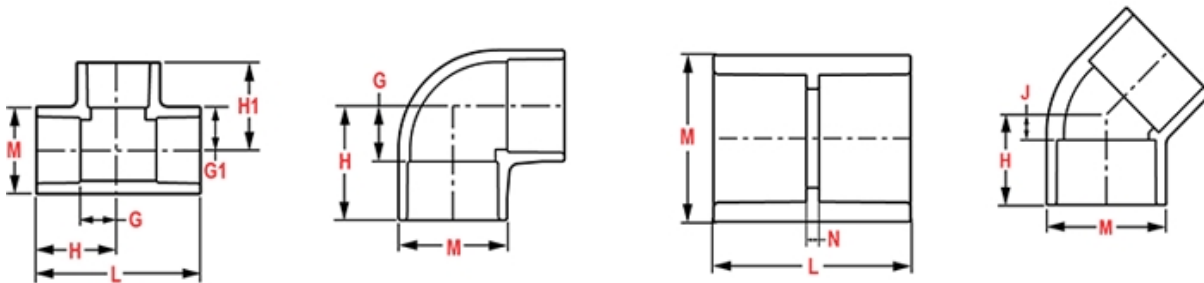

Weight(gm): 590

Size: 3"X3"X2"X2"

Color: WHITE

Material: PVC

Type Reducing Double Wye

Connection All Hub

G1 = 7/8

G2 = 4- 1/16

G3 = 4- 5/8

Injection Molded Dimension References:

G = (LAYING LENGTH) intersection of center lines to bottom of socket/thread; 90° elbows, tees, crosses; ± 1/32 inch.

H = Intersection of center lines to face of fitting; 90° elbows tees, crosses; ± 1/32 inch.

J = Intersection of center lines to bottom of socket/thread; 45° elbows; ± 1/32 inch

L = Overall length of fittings; ± 1/16 inch.

M = Outside diameter of socket/thread hub; ± 1/16 inch.

N = Socket bottom to socket bottom; couplings; ± 1/16 inch.

W = Height of cap; ± 1/16 inch

Typical Molded Dimension References

The information printed here is based on current information & product design at the time of publication and is subject to change without notification. Spears® ongoing commitment to product improvement may result in some variation. No representation, guarantees or warranties of any kind are as to its accuracy, suitability for particular application or results to be obtained therefrom. For verification of technical data or additional information, please contact Spears® Technical Service Department :: WEST COAST : (818) 364-1611 - EAST COAST : (717) 938-9006