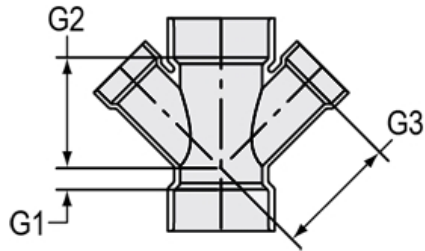

Part No: P612-338

DWV

Wye

Desc: 3X3X2X2 PVC DWV RED DOUBLE WYE HXHXHXH

MSRP: 61.82

Part Code: 051

Weight(lbs): 1.301

Weight(kg): 0.59

Weight(gm): 590

Size: 3"X3"X2"X2"

Color: WHITE

Material: PVC

Type Reducing Double Wye

Connection All Hub

G1 = 7/8

G2 = 4- 1/16

G3 = 4- 5/8

Injection Molded Dimension References:

G = (LAYING LENGTH) intersection of center lines to bottom of socket/thread; 90° elbows, tees, crosses; ± 1/32 inch.

H = Intersection of center lines to face of fitting; 90° elbows tees, crosses; ± 1/32 inch.

J = Intersection of center lines to bottom of socket/thread; 45° elbows; ± 1/32 inch

L = Overall length of fittings; ± 1/16 inch.

M = Outside diameter of socket/thread hub; ± 1/16 inch.

N = Socket bottom to socket bottom; couplings; ± 1/16 inch.